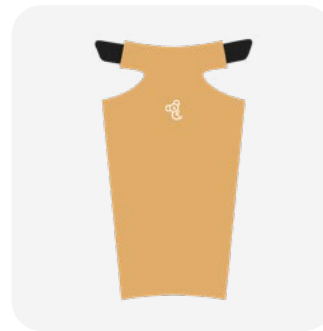

Wrist unit + screws

MPN KA6
Size M
Colour Black

ALX Dock

Wrist unit + screws

MPN KA7
Size L
Colour Black

**Koalaa Grey
ALX Cover**

For ALX blank

MPN See Price List
Size S | M | L | XL
Colour Various